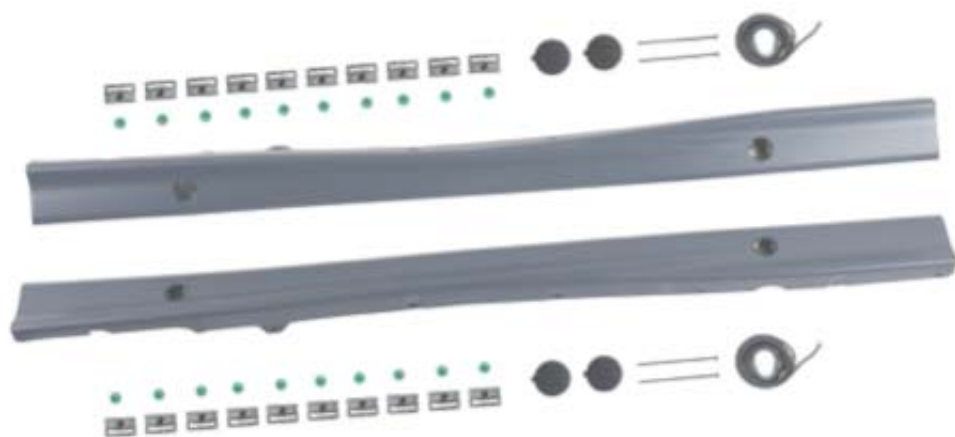

KE36 M3 STYLE

K
M
3

⚠All items showed in the catalogue are not original parts and the names, descriptions & Part Number listed above are used for reference purposes only.