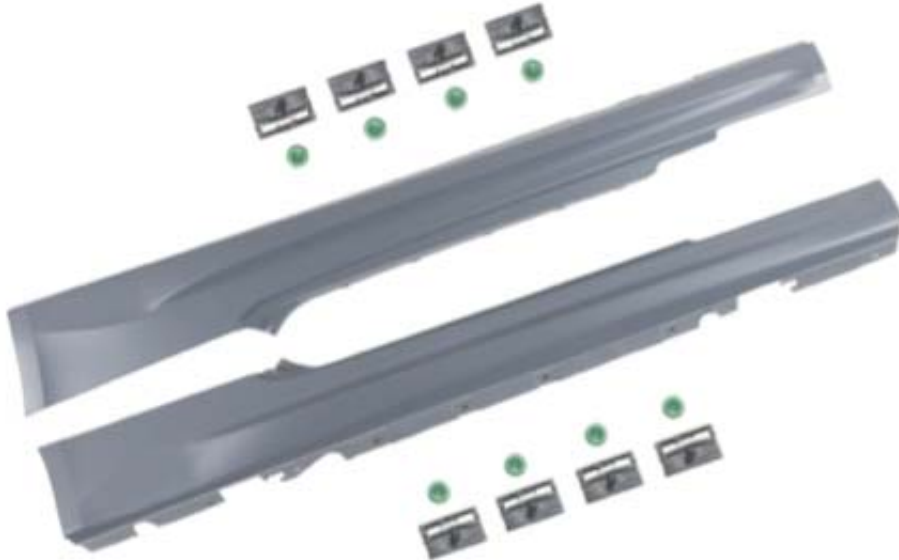

KE92 '05 M-TEK STYLE

K
M
3

All items showed in the catalogue are not original parts and the names, descriptions & Part Number listed above are used for reference purposes only.