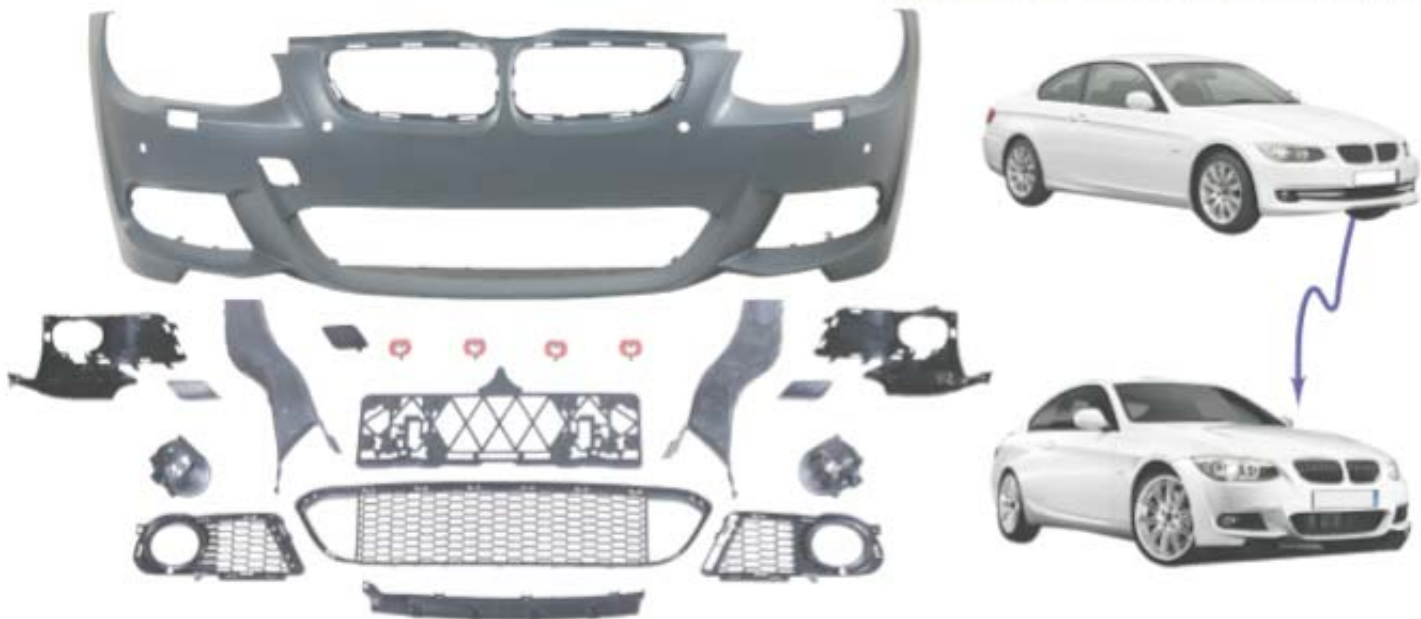

KE92 '09 M-TEK STYLE