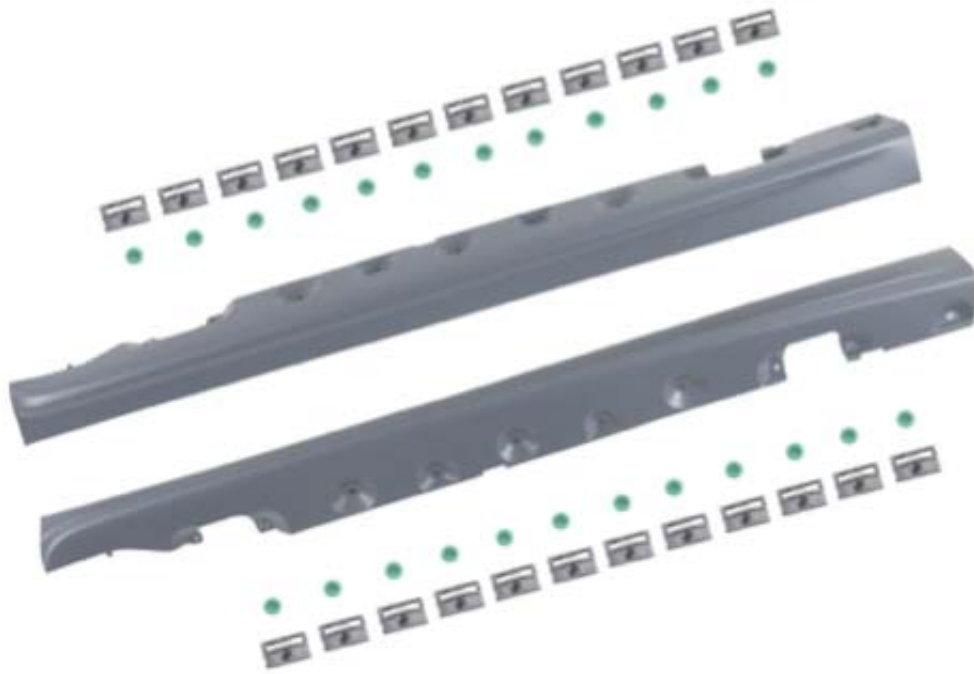

KE46 '98 2D M-TEK STYLE

K
M
3

⚠️ All items showed in the catalogue are not original parts and the names, descriptions & Part Number listed above are used for reference purposes only.