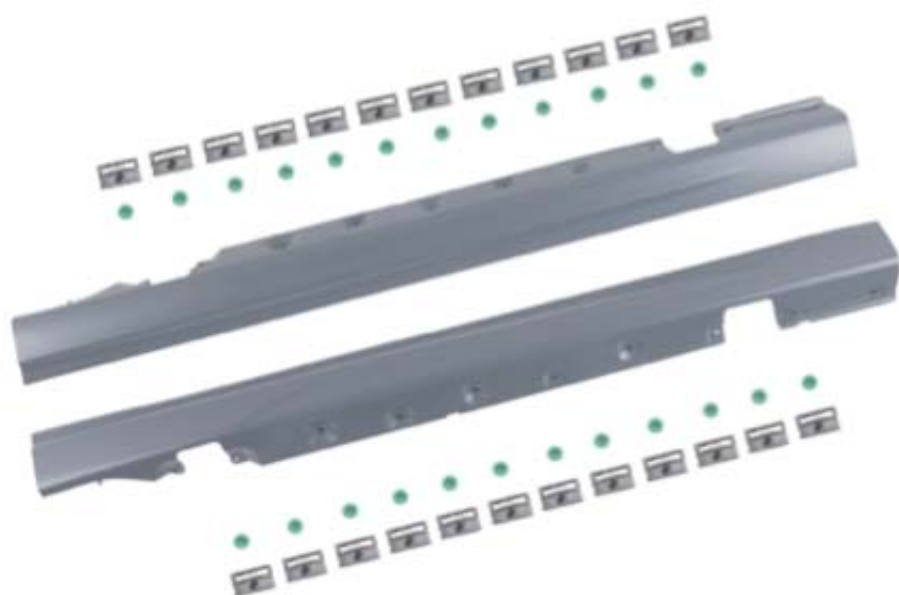

KE46 '02 4D M-TEK STYLE

K
M
3