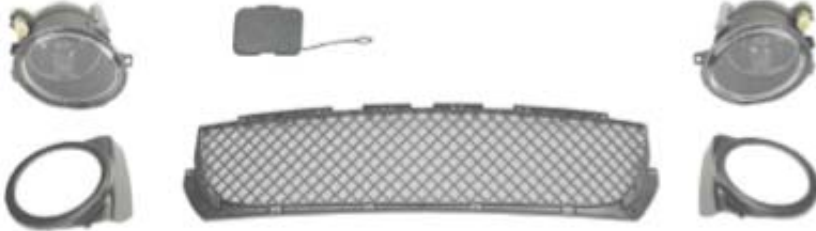

KE46 '98 2D M-TEK STYLE