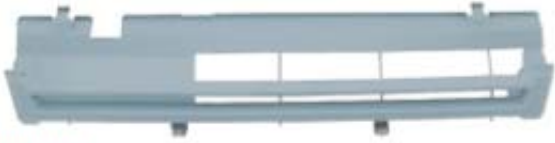

C-ITROEN (CT)

AX / BX / ZX.....150

CIT-RON

AX '86

CT07001EN

GRILLE
95619670 PRIMER-GRAY 5PC/2.2' 3.0/4.0

AX '87

CT03001L.LD
CT03001R.LD

HEAD LAMP ASS'Y (LHD)
L:95618743 GLASS
R:95618744 6PC/4.6' 9.0/11.0

AX/BX

CT03001-1

HEAD LAMP SMALL SEAT
CT03001-1 500PC/0.75' 5.0/5.5

BX '83

CT03002L.LD
CT03002R.LD

HEAD LAMP ASS'Y (LHD)
L:480441 GLASS
R:480442 6PC/4.6' 9.0/11.0