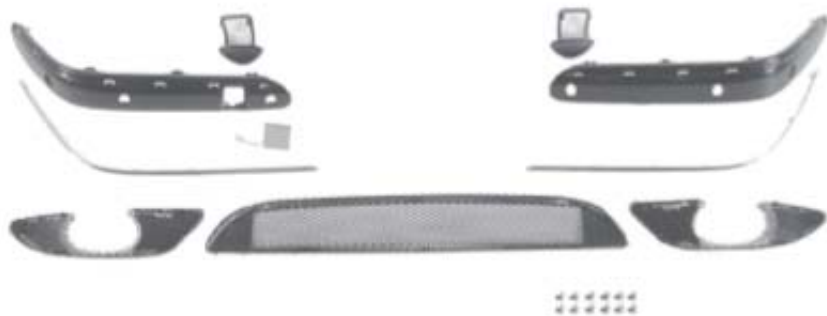

QW203 C32 STYLE

Q
Z
C