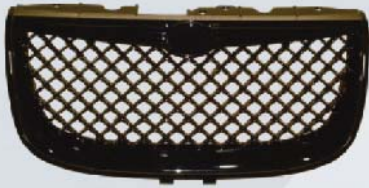

29-9508-C

300C "05" GRILLE
(ALL-CHROMED)(BENTLEY TYPE)
5pcs/5.2

29-9508-PSM

300C "05" GRILLE
(BENTLEY TYPE)(9CHROMED-SMOKE)
5pcs/5.2

29-9514BA

300C "05" GRILLE
(BRIGHT-BLACK)(VERTCAL TYPE)
5pcs/5.2

29-9514C

29-7102C

300C "05-08" FOG LAMP COVER
(ALL-CHROMED)
10set/0.7

C

●AFTER

CR
300M

2002-2004

●BEFORE

C

29-9507-BA

300M "02-04" GRILLE
(BRIGHT-BLACK)(BENTLEY TYPE)
5pcs/2.2

29-9507C

300M "02-04" GRILLE
(ALL-CHROMED)(BENTLEY TYPE)
5pcs/2.2

CR WRANGLER

1981-1989

● BEFORE

29-8101-SM