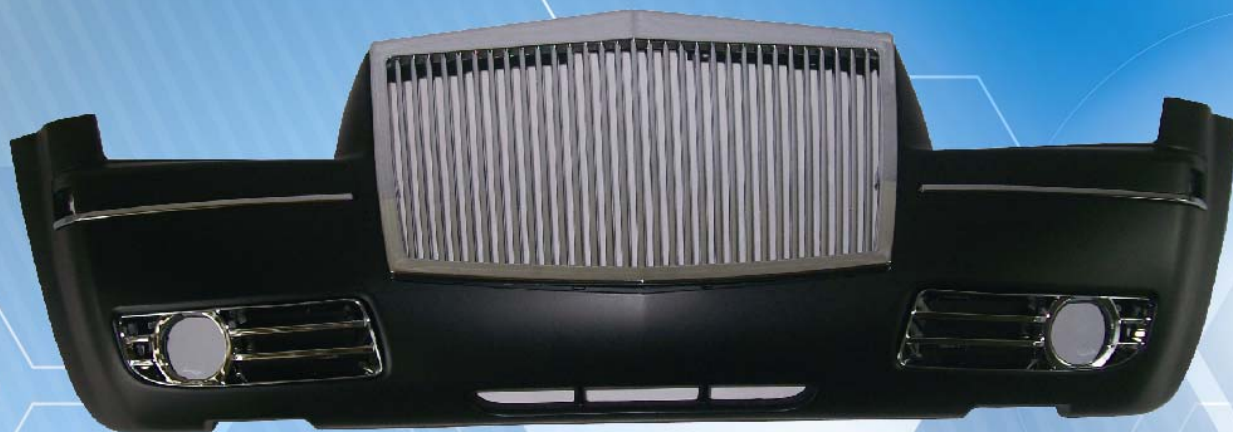

CR

300C	171
300	172
300M	173
WRANGLER	174
SEBRING	175

CR

300.C 2005-2010
(ROLLS-ROYCE STYLE)

FRONT BUMPER NO.29-9917-A

CR

3.00 2005-2009

(ROLLS-ROYCE STYLE)

FRONT BUMPER NO.29-9914-CA

●AFTER

CR 300C

2005-2010

●BEFORE

C

29-9508-B

300C "05" GRILLE
(BRIGHT-BLACK)(BENTLEY TYPE)
5pcs/5.2

29-9508-C

300C "05" GRILLE
(ALL-CHROMED)(BENTLEY TYPE)
5pcs/5.2

29-9508-PSM

300C "05" GRILLE
(BENTLEY TYPE)(9CHROMED-SMOKE)
5pcs/5.2

29-9514BA

300C "05" GRILLE
(BRIGHT-BLACK)(VERTCAL TYPE)
5pcs/5.2

29-9514C