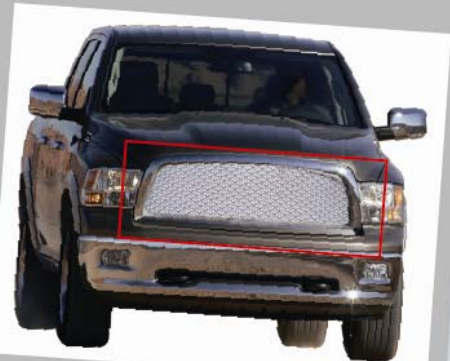

●AFTER

DG RAM

2006-2009

●BEFORE

D

26-9507BA

RAM "06-08" GRILLE
(BRIGHT-BLACK)(VERTICAL TYPE)
1pcs/3.4

26-9507C

RAM "06-08" GRILLE
(ALL CHROMED)(VERTICAL TYPE)
1pcs/3.4

26-9511BA

RAM "09" GRILLE
DRAGON MESH STYLE (BRIGHT-BLACK)
1pcs/4.3

26-9511C

RAM "09" GRILLE
DRAGON MESH STYLE (ALL-CHROMED)
1pcs/4.3

AFTER