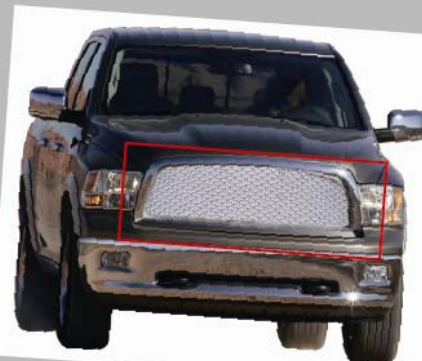

●AFTER

DG RAM

2006-2009

●BEFORE

D

26-9507BA

RAM "06-08" GRILLE
(BRIGHT-BLACK)(VERTICAL TYPE)
1pcs/3.4

26-9507C

RAM "06-08" GRILLE
(ALL CHROMED)(VERTICAL TYPE)
1pcs/3.4

26-9511BA

RAM "09" GRILLE
DRAGON MESH STYLE (BRIGHT-BLACK)
1pcs/4.3

26-9511C

RAM "09" GRILLE
DRAGON MESH STYLE (ALL-CHROMED)
1pcs/4.3

AFTER