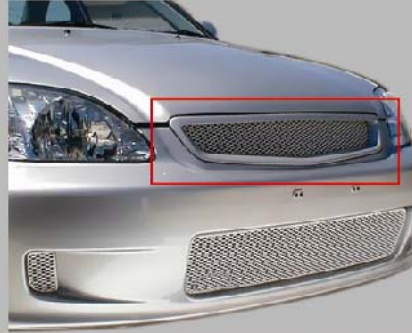

HD CIVIC

1996

●AFTER

●BEFORE

13-9506B

CIVIC '96' GRILLE
W/FRAME(MESH-TYPE)(BLACK)
5pcs:1.2

13-9506

CIVIC '96' GRILLE
W/FRAME(MESH-TYPE)(CHROMED)
5pcs:1.2

13-9516CB

CIVIC '08' GRILLE
ASSY
5pcs:5.5

H