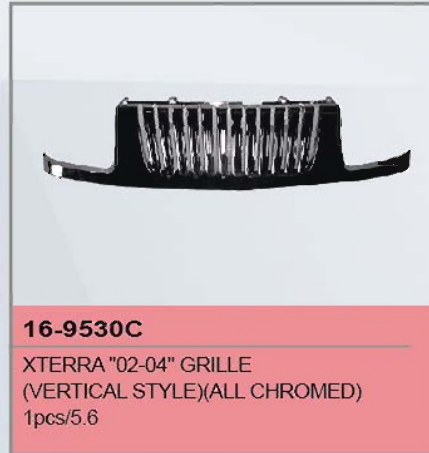

16-9520CS

URVAN "02-05" GRILLE
(CHROMED-SIVER)
5pcs/3.2

16-9528C

URVAN "06-09" GRILLE
(CHROMED)
5pcs/4.1

16-8105-SM

URVAN "02-08" TAIL LIGHT
(SMOKE)
10set/6.6

16-8105-CR

URVAN "02-08" TAIL LIGHT
(RED/CLEAR)
10set/6.6

16-8105-C

URVAN "02-08" TAIL LIGHT
(CLEAR)
10set/6.6

16-8105-R

URVAN "02-08" TAIL LIGHT
(RED)
10set/6.6

●AFTER

NS
XTERRA

2002-2004

●BEFORE

N

NS
X-TRAIL

2003

● *BEFORE*

16-4901+1

X-TRAIL "03-"
ROOF AUXILIARY LAMP+ ROOF RACK
1set/4.9

16-5702

X-TRAIL "03-" MIRROR COVER
(ALL-CHROMED)
10set/3.8