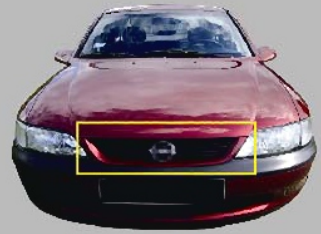

●AFTER

OP VECTRA

1988-2001

●BEFORE