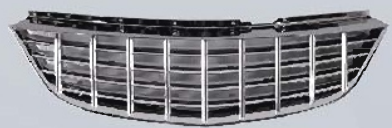

CORSA/B "97-03" GRILLE  
(CHROME-BLACK)  
5pcs/2.1

**17-5601**

CORSA/C "01-03" AIRVENT  
(ALL-CHROMED)  
30set/3

**17-9517B**

CORSA/D "07" GRILLE  
(BLACK)  
5pcs/4.5

**17-9517C**

CORSA/D "07" GRILLE  
(ALL-CHROMED)  
5pcs/4.5