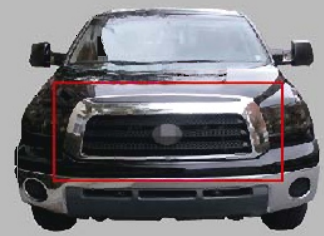

●AFTER

TY TUNDRA

2007-2009

●BEFORE