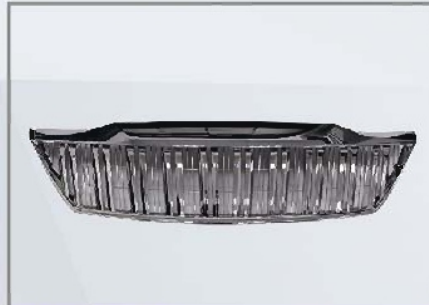

20-9569SB2

FORTUNER "08-10" GRILLE
(LEVEL-TYPE)(SILVER-BLACK)
2pcs/1.9

T

●AFTER

TY FORTUNER

2011

●BEFORE

T

20-9598-CG2

FORTUNER "11-" GRILLE (FJ150/LOOK)
(CHROMED-GREY)
2pcs/2.3

20-9598-C2

FORTUNER "11-" GRILLE (FJ150/LOOK)
(ALL-CHROMED)
2pcs/2.3

TY
HI-ACE

1989-1997

● *BEFORE*

20-8103-W