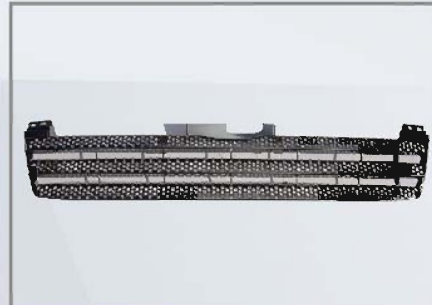

20-9558-PS
HI-ACE STANDER "05-07" GRILLE
(CHROMED-SMOKE)
5pcs/5.1