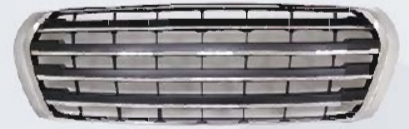

20-95A15-CB

LAND-CRUISER "08-12" GRILLE
2013 STYLE (CHROMED-BLACK)
1/pcs/2