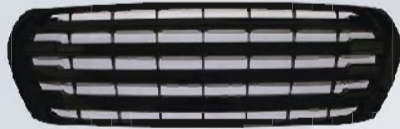

T

●AFTER

TY LAND-CRUISER

2008-2012

●BEFORE

T

20-95A15-BA

LAND-CRUISER "08-12" GRILLE
2013 STYLE (BRIGHT-BLACK)
1/pcs/2