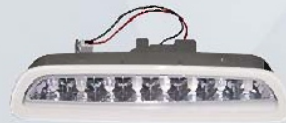

20-4501-W

HI-ACE "04" THIRD BRAKE LIGHT
(LED)(RIM-WHITE)
20pcs/1